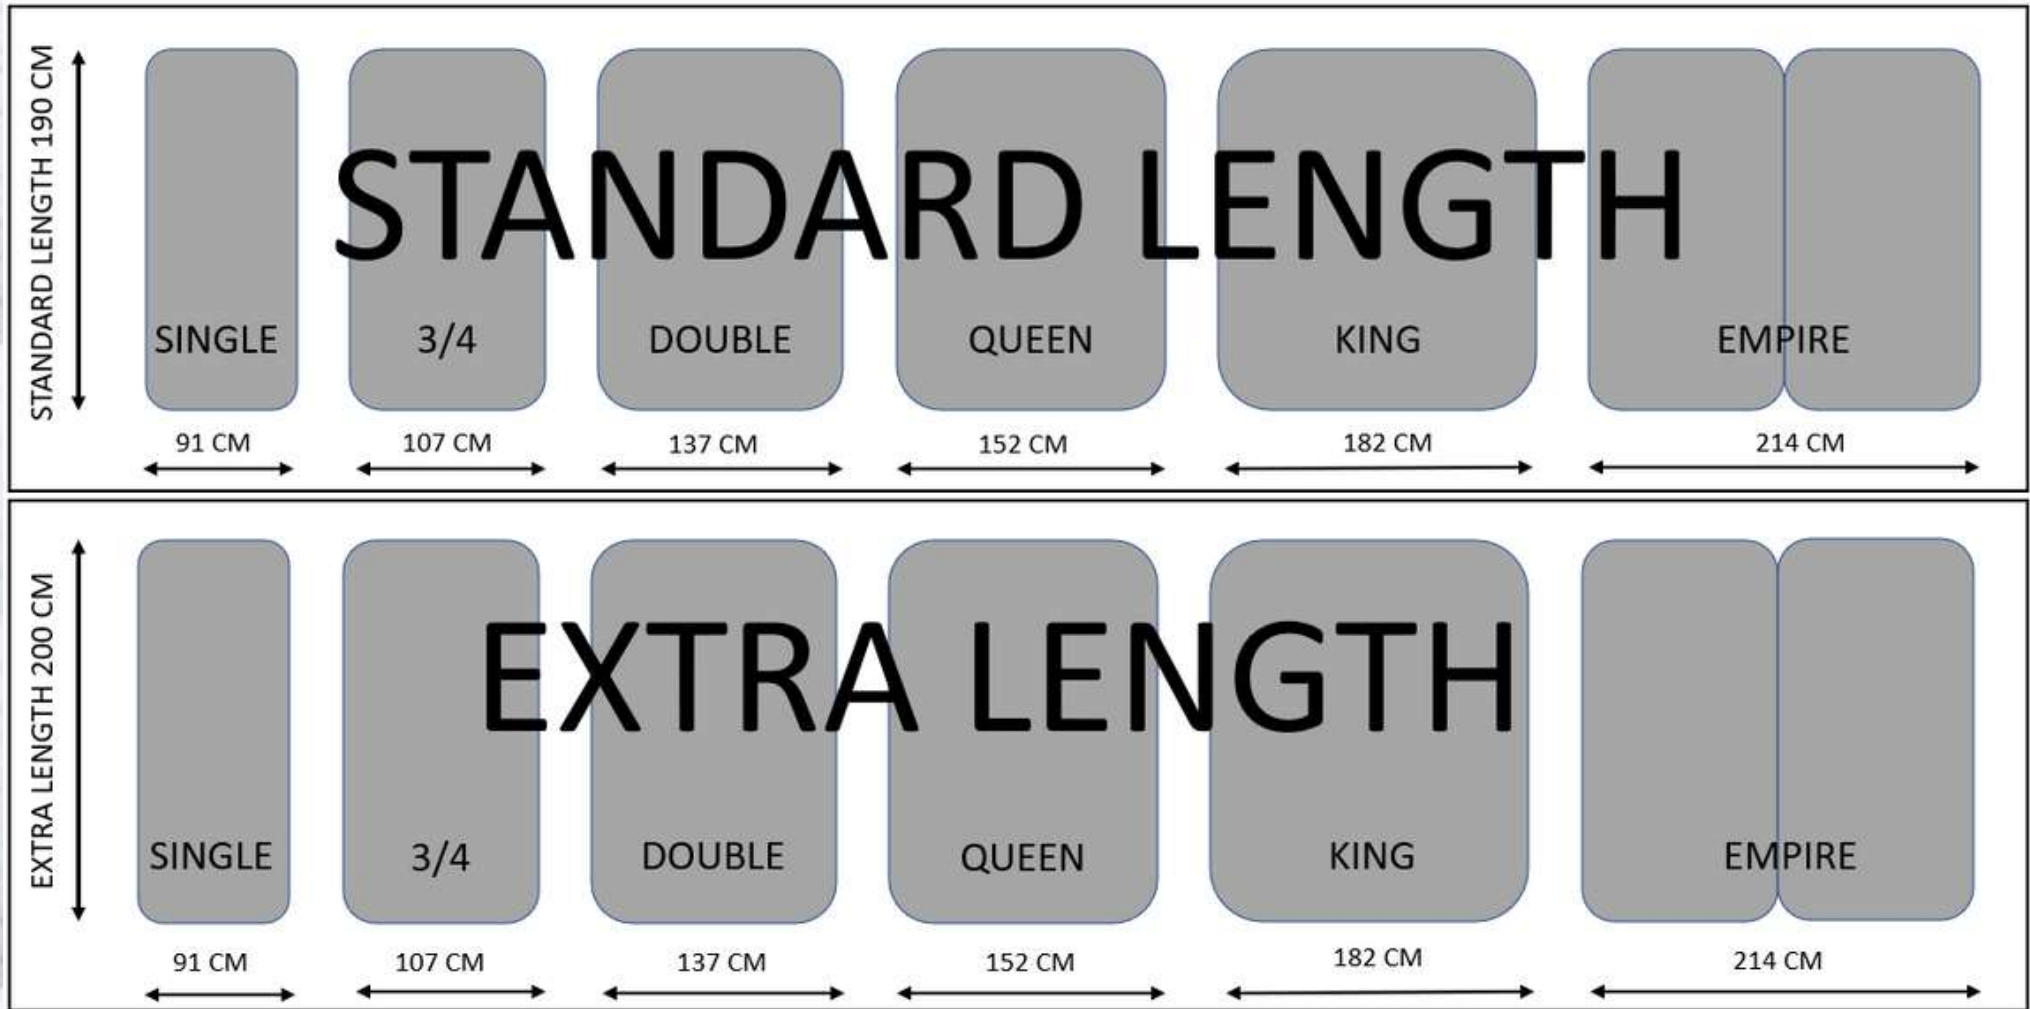

Mattress Dimensions / Guidelines

Standard Mattress Height: 27 CM
Extra Depth Mattress Height: 35 CM
Pillow Top / Mattress Pad: ADD 5 CM